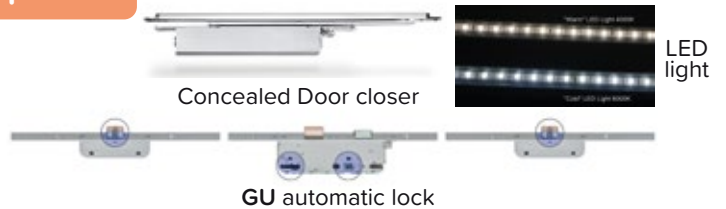

Options

Concealed Door closer

LED
light

GU automatic lock