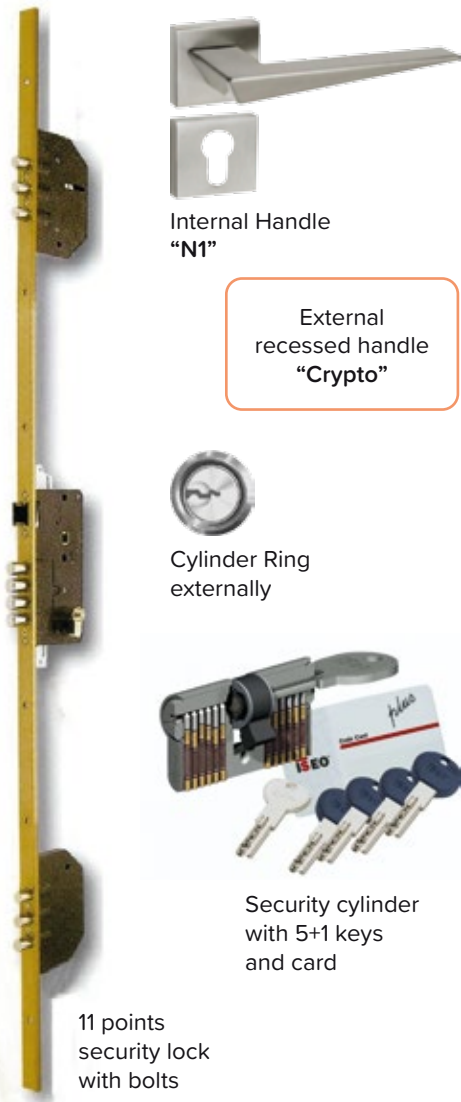

# >>> GLASS facing

Single Door.  
White Glass facing.  
Recessed handle  
with LED light

Single Door with one side.  
Black Glass facing.  
Recessed handle  
with LED light

Single Door.  
Black Glass facing.  
Recessed handle  
with LED light

# >>> ACCESSORIES

## Standard Configuration

Internal Handle  
"N1"

External  
recessed handle  
"Crypto"

Cylinder Ring  
externally

Security cylinder  
with 5+1 keys  
and card

11 points  
security lock  
with bolts