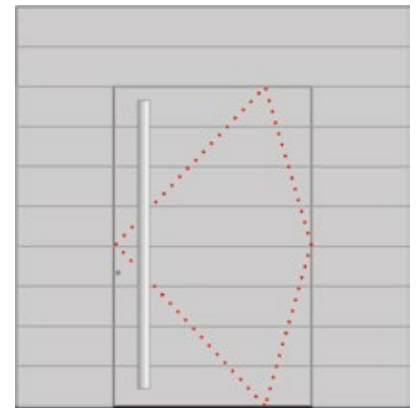

## Door Types

Single Door

Min. Dimensions: 1300 X 2000 mm  
Max. Dimensions: 1700 X 2800 mm

Single Door with Two sides

Single Door with One side

Single Door with Two sides and top